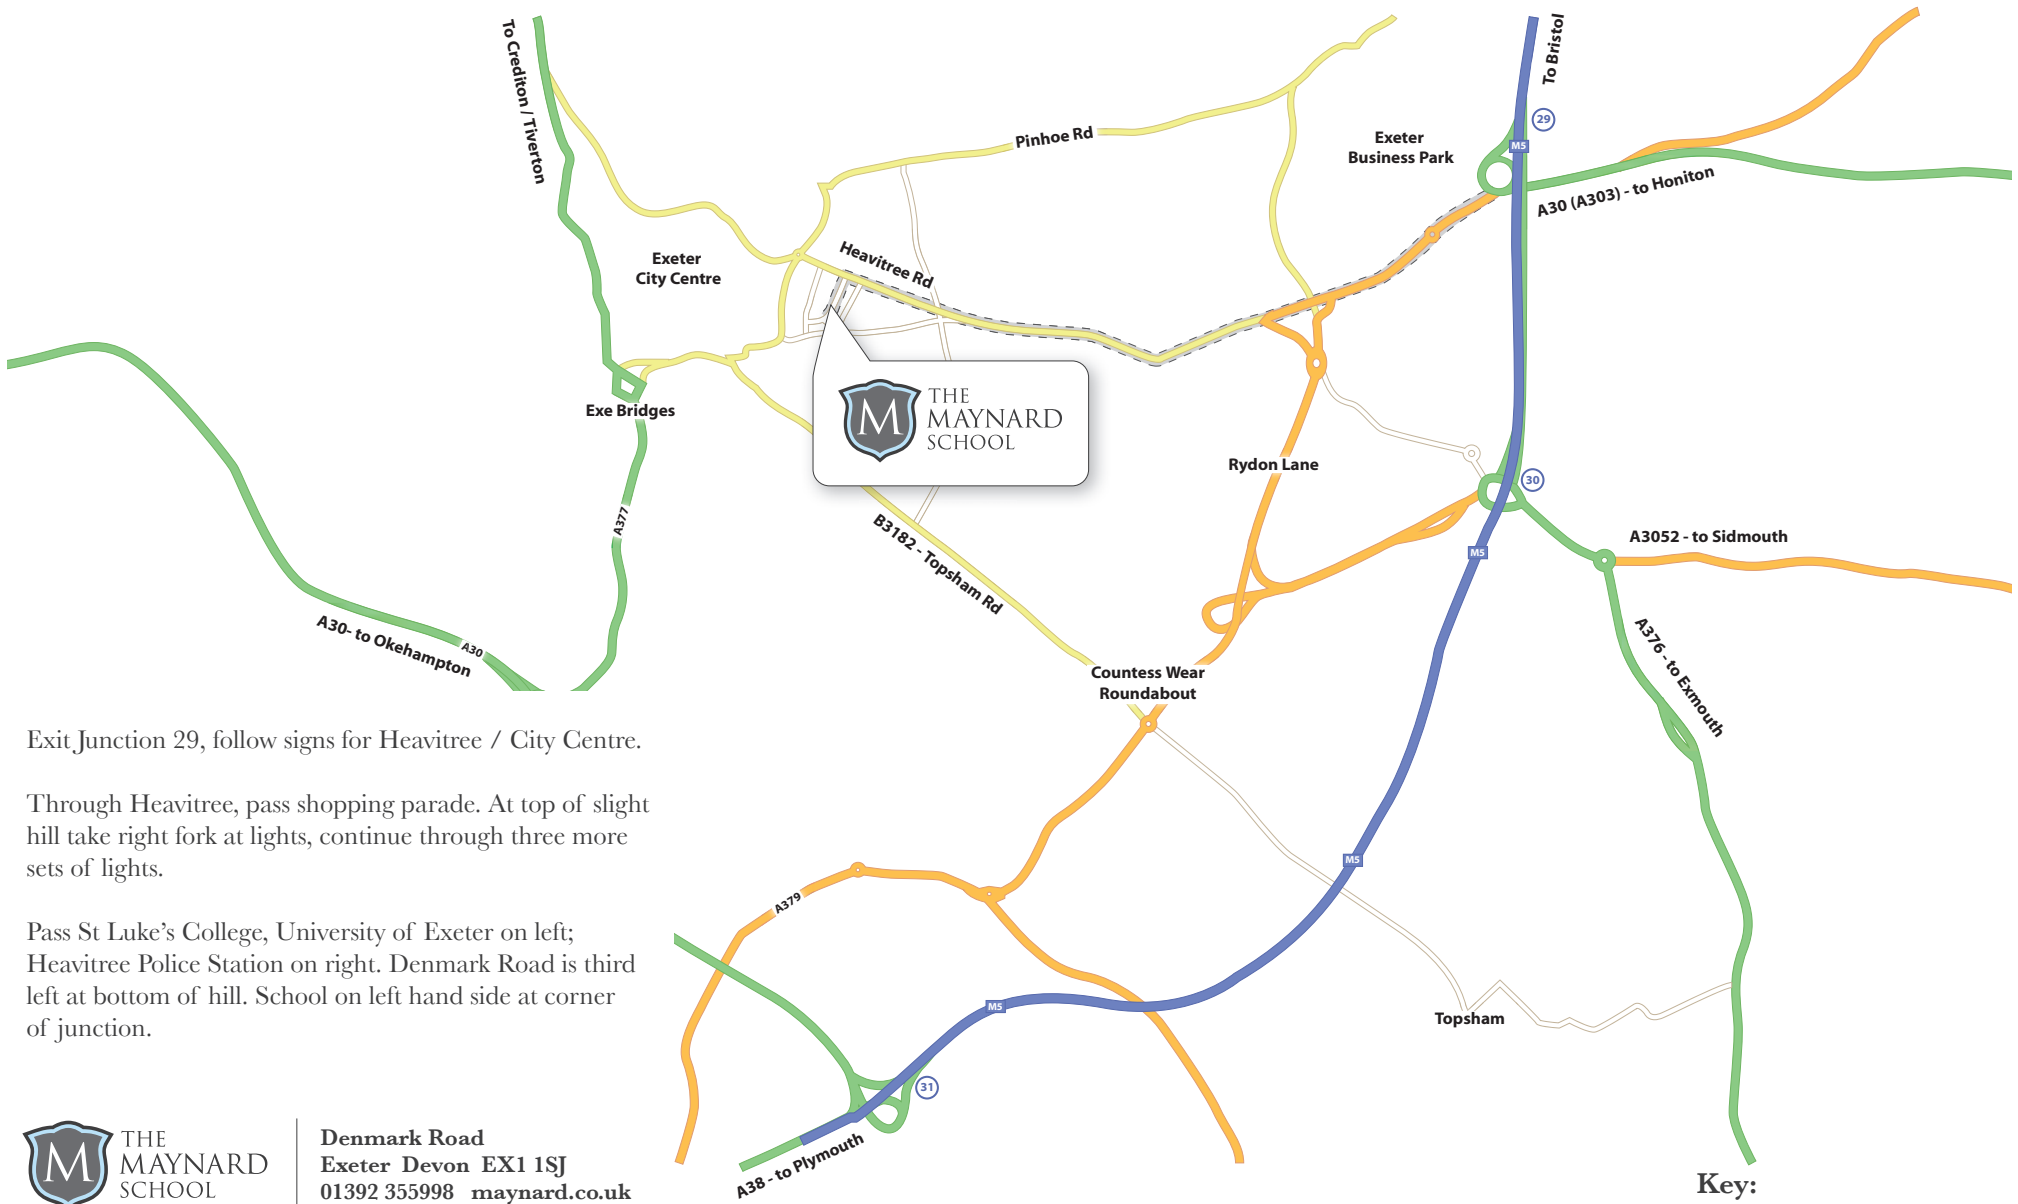

DIRECTIONS TO THE MAYNARD SCHOOL FROM THE M5

Exit Junction 29, follow signs for Heavitree / City Centre.

Through Heavitree, pass shopping parade. At top of slight hill take right fork at lights, continue through three more sets of lights.

Pass St Luke's College, University of Exeter on left; Heavitree Police Station on right. Denmark Road is third left at bottom of hill. School on left hand side at corner of junction.

Denmark Road
Exeter Devon EX1 1SJ
01392 355998 maynard.co.uk

Key:
 Route to follow

PLEASE NOTE: There is a one-way traffic system within the school grounds: Vehicle entry via Spicer Road, Vehicle exit via Denmark Road .

- Key:**
- Pedestrian Entry
 - Visitors' Parking