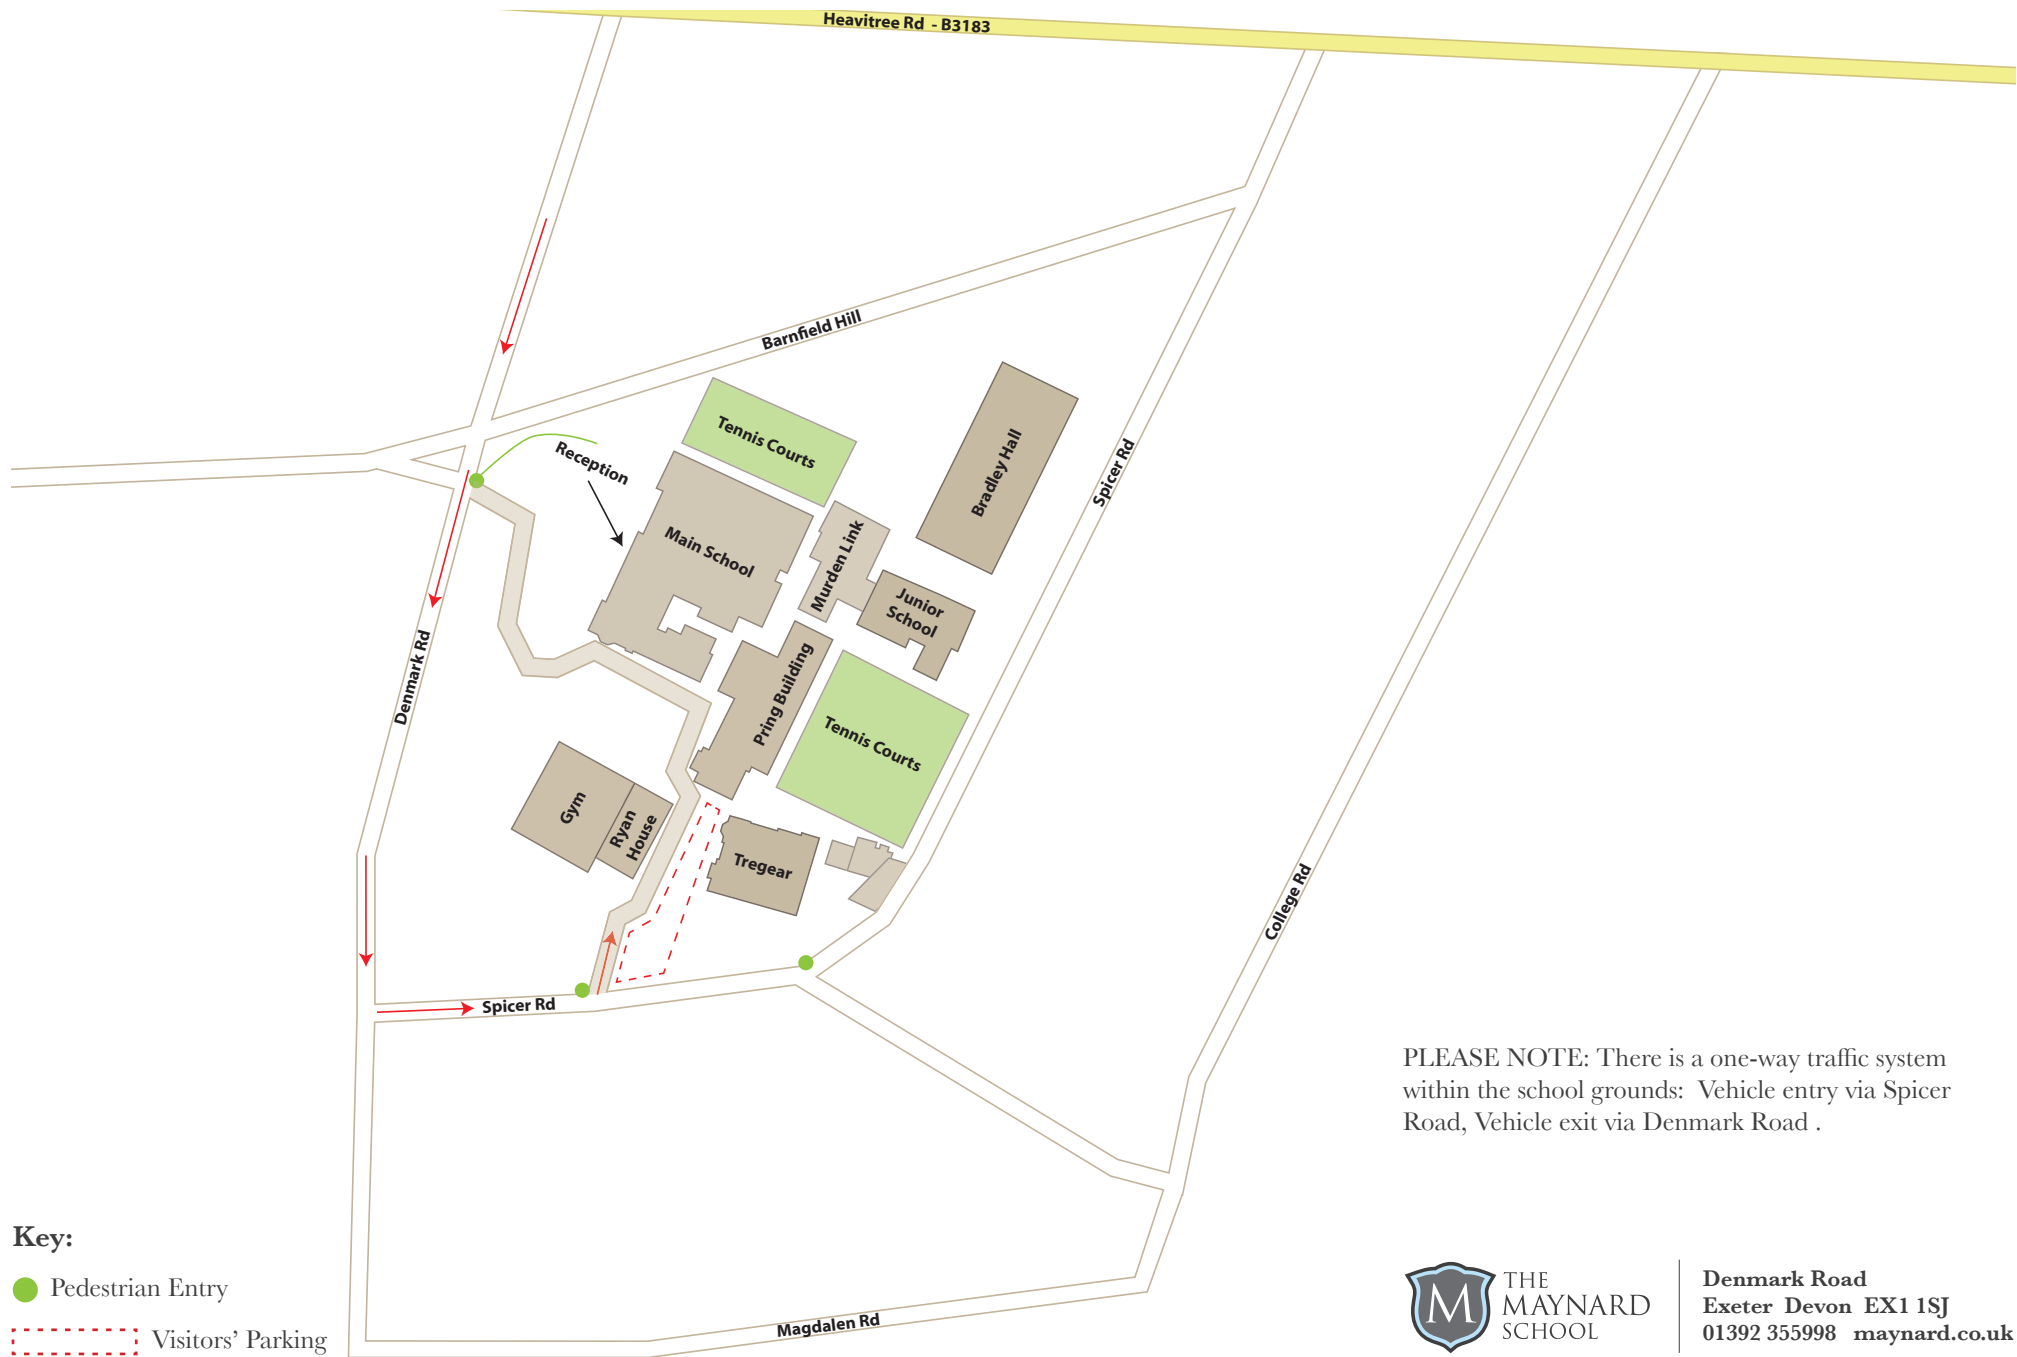

DIRECTIONS TO THE MAYNARD SCHOOL FROM THE M5

Exit Junction 29, follow signs for Heavitree / City Centre.

Through Heavitree, pass shopping parade. At top of slight hill take right fork at lights, continue through three more sets of lights.

Pass St Luke's College, University of Exeter on left; Heavitree Police Station on right. Denmark Road is third left at bottom of hill. School on left hand side at corner of junction.

Denmark Road
Exeter Devon EX1 1SJ
01392 355998 maynard.co.uk

Key:
 Route to follow

PLEASE NOTE: There is a one-way traffic system within the school grounds: Vehicle entry via Spicer Road, Vehicle exit via Denmark Road .

- Key:**
- Pedestrian Entry
 - Visitors' Parking