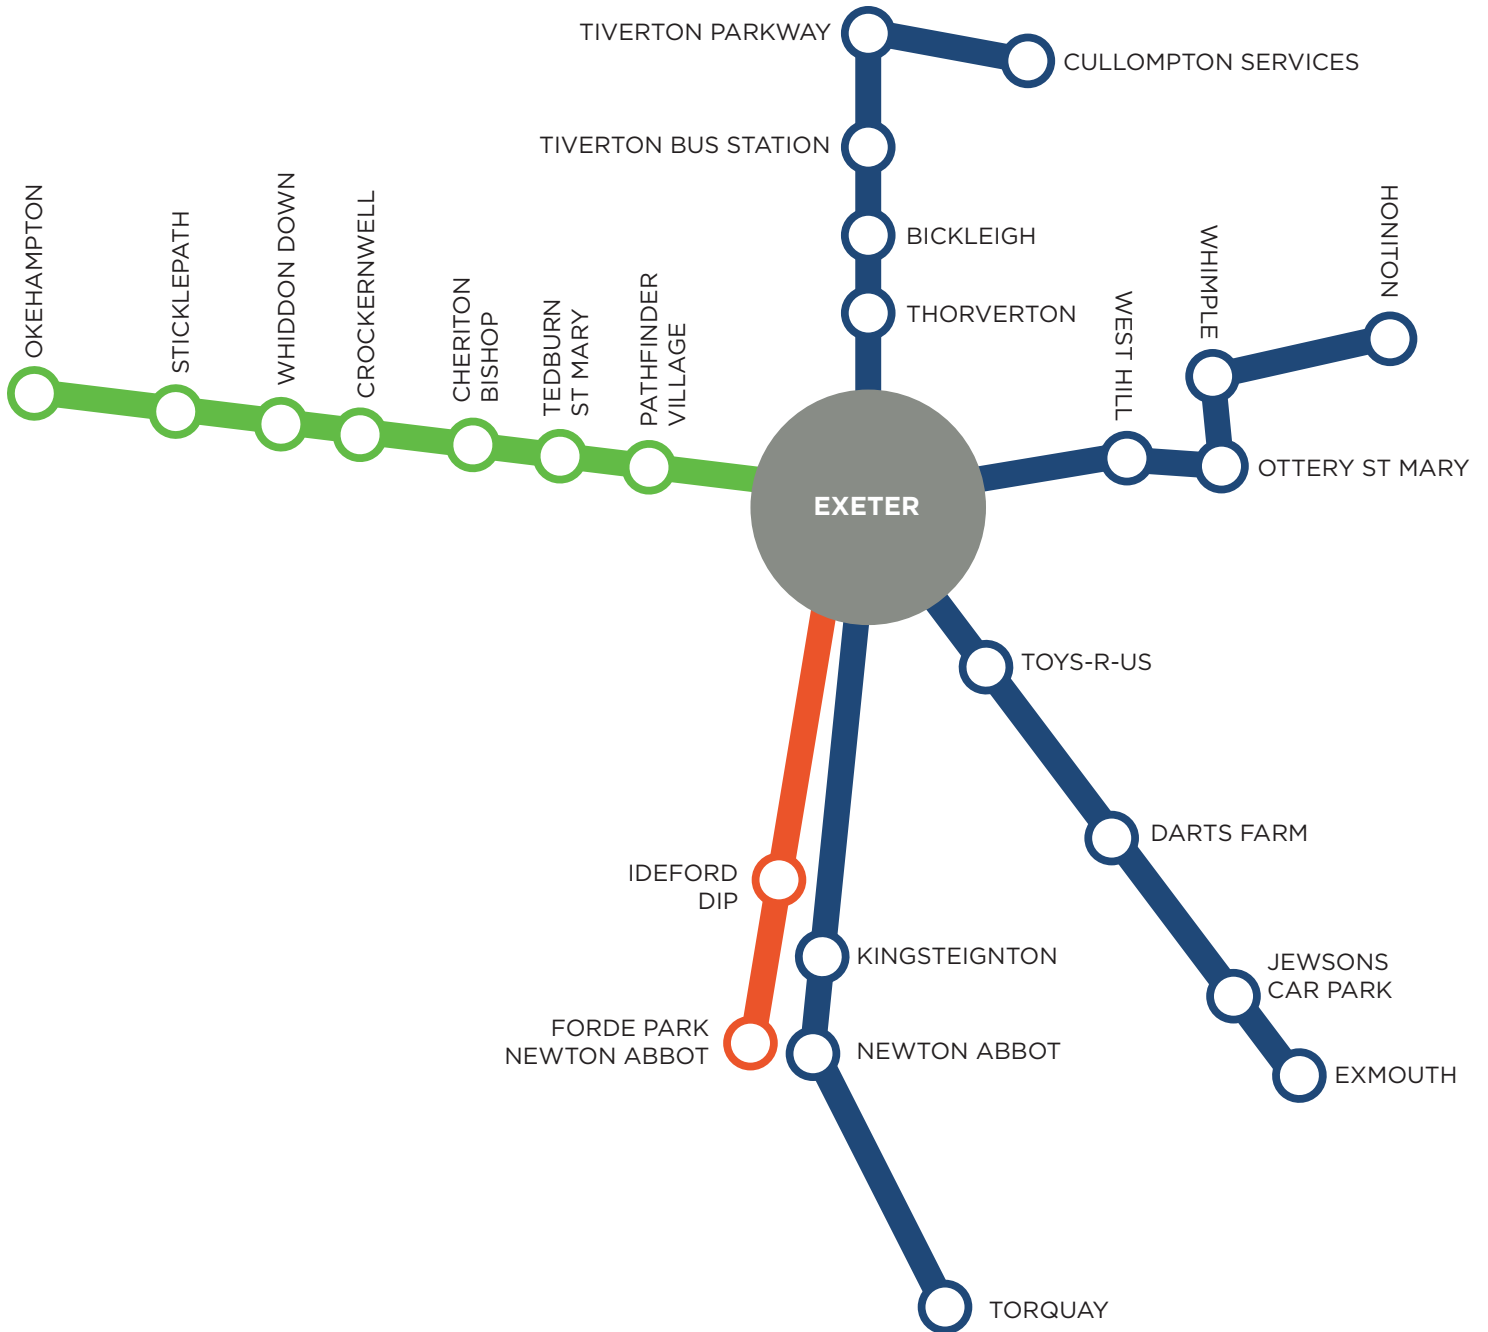

THE MAYNARD SCHOOL
TRANSPORT INFORMATION 2018-19

The Maynard School is easily accessible by rail, with both Exeter Central and Exeter St David's stations close by.

Please visit www.gwr.com for more information on train routes.

To facilitate taking the train to school, new girls will be escorted on foot to and from Exeter Central Station/The Maynard school in the mornings and evenings for the first week until they familiarise themselves with the route.

 BUS ROUTES

MAYNARD ROUTES

Minibus/Taxi services run by The Maynard School:

- Torquay (The Willows) – Newton Abbot (Sainsbury's Supermarket) – Kingsteignton (The Ten Tors Public House) – Maynard School
- Honiton (Lidl Car Park) – Whimble – Ottery St Mary – West Hill – Maynard School
- Exmouth (Train Station/Bus Station Car Park) – Jewsons Car Park, Withycombe Village Rd – Darts Farm – Toys-R-Us (Exeter) – Maynard School
- M5 Cullompton Services – Tiverton Parkway Train Station – Central Tiverton (Tesco car park) – Trout Inn Carpark, Bickleigh – Ruffwell Inn car park, Thoverton – Maynard School

ROUTES RUN INDEPENDENTLY

- Newton Abbot (Forde Park Bus Stop) – Ideford Dip (Ugbrooke) – Exeter
This service is operated by Dartline Coaches. Please contact Mr Frank Reay on fordeparkbus@talktalk.net. Mr Reay is a Maynard parent who has volunteered to co-ordinate the running of this bus.
- Okehampton – Sticklepath – Whiddon Down – Crockernwell – Cheriton Bishop – Tedburn St Mary – Pathfinder Village – Exeter
This service is operated by CM Coaches. Please email info@cmcoaches.co.uk or telephone 01409 221237 / 01392 487055